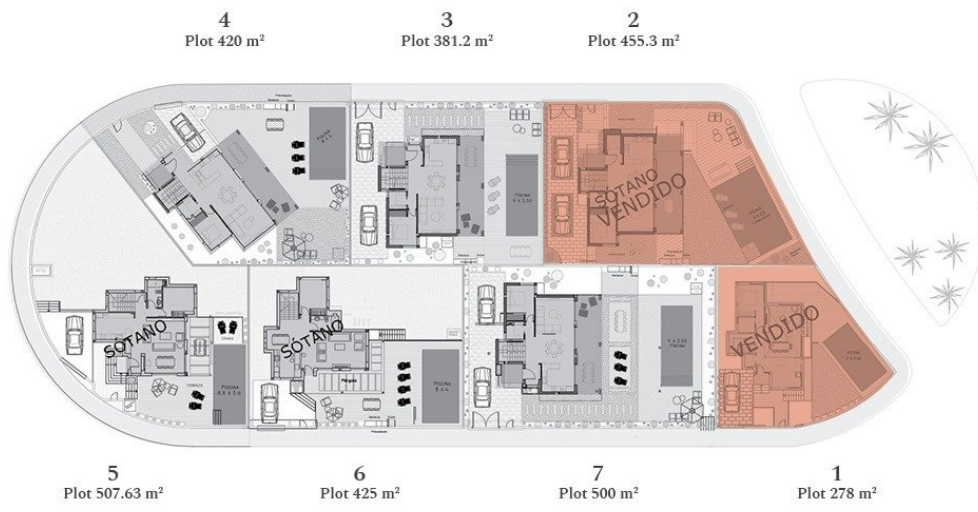

REF: # 12343

ROJALES (DONA PEPA)

INFO	
:	985.000 €
:	
:	Rojales (Dona Pepa)
:	3
:	3
(m2):	257
(m2):	507
(m2):	164
:	
:	-
:	-

NEW BUILD VILLA IN ROJALES Beautiful New Build villa in Rojales. Villa build over 3 floors, with 3 bedrooms and 3 bathrooms, open plan kitchen with the lounge area, fitted wardrobes, private solarium, basement, private garden with the pool and parking space. Villas located just 2 minutes from La Marquesa Golf, 5 minutes to the urban centre and 10 minutes by car from the spectacular beaches of Guardamar del Segura. Rojales it is a lovely village with all services such as supermarkets, pharmacies, banks, restaurants and natural park located very close to the villas. There are several golf courses close by as well as water parks in nearby Rojales and Torrevieja. Alicante & Murcia airports are 45 minutes drive away.

•

•

PROPERTY GALLERY

GROUND FLOOR

FIRST FLOOR

BASEMENT

SOLARIUM

3 BEDROOMS / 3 BATHROOMS

TOTAL SURFACE	396 M2
PROPERTY SURFACE	147.5 M2
BASEMENT	110 M2
SOLARIUM	38 M2
TOWER	12.5 M2
TERRACES	126 M2
POOL	8x4 M
PLOT	507.63 M2

"OUR EXPERIENCE IS YOUR GUARANTEE"