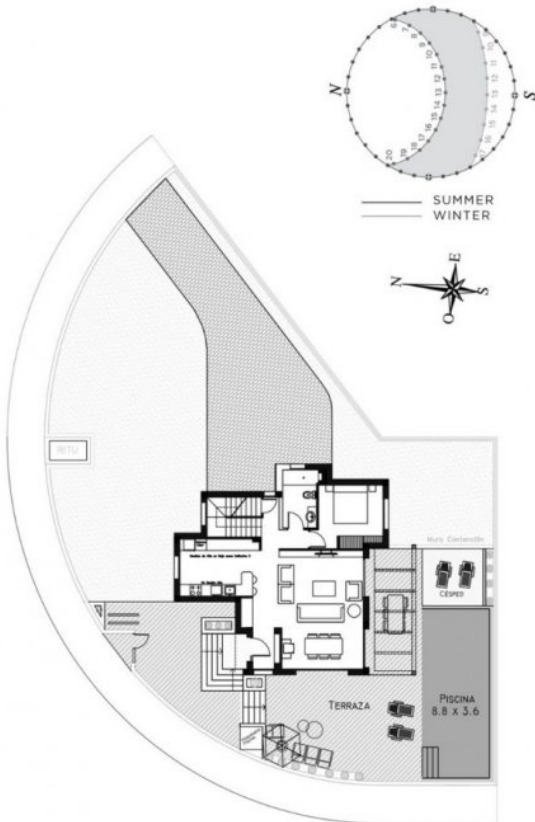

REF: # 12343

ROJALES (DONA PEPA)

INFO	
:	985.000 €
:	
:	Rojales (Dona Pepa)
:	3
:	3
(m2):	257
(m2):	507
(m2):	164
:	
:	-
:	-

NEW BUILD VILLA IN ROJALES Beautiful New Build villa in Rojales. Villa build over 3 floors, with 3 bedrooms and 3 bathrooms, open plan kitchen with the lounge area, fitted wardrobes, private solarium, basement, private garden with the pool and parking space. Villas located just 2 minutes from La Marquesa Golf, 5 minutes to the urban centre and 10 minutes by car from the spectacular beaches of Guardamar del Segura. Rojales it is a lovely village with all services such as supermarkets, pharmacies, banks, restaurants and natural park located very close to the villas. There are several golf courses close by as well as water parks in nearby Rojales and Torrevieja. Alicante & Murcia airports are 45 minutes drive away.

•

•

PROPERTY GALLERY

GROUND FLOOR

FIRST FLOOR

BASEMENT

SOLARIUM

3 BEDROOMS / 3 BATHROOMS

TOTAL SURFACE	396 M2
PROPERTY SURFACE	147.5 M2
BASEMENT	110 M2
SOLARIUM	38 M2
TOWER	12.5 M2
TERRACES	126 M2
POOL	8x4 M
PLOT	507.63 M2

"OUR EXPERIENCE IS YOUR GUARANTEE"