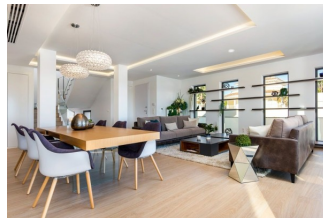

REF: # 12343

ROJALES (DONA PEPA)

INFO	
:	985.000 €
:	
:	Rojales (Dona Pepa)
:	3
:	3
(m2):	257
(m2):	507
(m2):	164
:	
:	-
:	-

NEW BUILD VILLA IN ROJALES Beautiful New Build villa in Rojales. Villa build over 3 floors, with 3 bedrooms and 3 bathrooms, open plan kitchen with the lounge area, fitted wardrobes, private solarium, basement, private garden with the pool and parking space. Villas located just 2 minutes from La Marquesa Golf, 5 minutes to the urban centre and 10 minutes by car from the spectacular beaches of Guardamar del Segura. Rojales it is a lovely village with all services such as supermarkets, pharmacies, banks, restaurants and natural park located very close to the villas. There are several golf courses close by as well as water parks in nearby Rojales and Torrevieja. Alicante & Murcia airports are 45 minutes drive away.