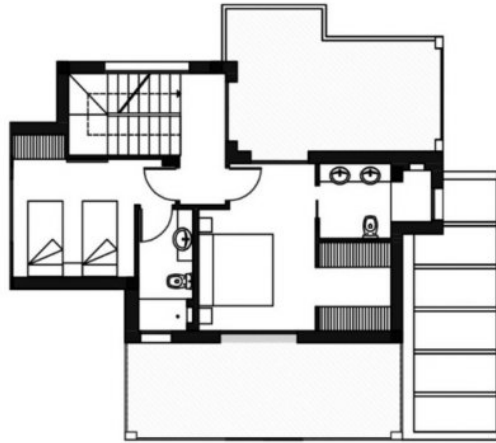

REF: # 12343

ROJALES (DONA PEPA)

INFO	
:	985.000 €
:	
:	Rojales (Dona Pepa)
:	3
:	3
(m2):	257
(m2):	507
(m2):	164
:	
:	-
:	-

NEW BUILD VILLA IN ROJALES Beautiful New Build villa in Rojales. Villa build over 3 floors, with 3 bedrooms and 3 bathrooms, open plan kitchen with the lounge area, fitted wardrobes, private solarium, basement, private garden with the pool and parking space. Villas located just 2 minutes from La Marquesa Golf, 5 minutes to the urban centre and 10 minutes by car from the spectacular beaches of Guardamar del Segura. Rojales it is a lovely village with all services such as supermarkets, pharmacies, banks, restaurants and natural park located very close to the villas. There are several golf courses close by as well as water parks in nearby Rojales and Torrevieja. Alicante & Murcia airports are 45 minutes drive away.

•

•

PROPERTY GALLERY

GROUND FLOOR

FIRST FLOOR

BASEMENT

SOLARIUM

3 BEDROOMS / 3 BATHROOMS

TOTAL SURFACE	396 M2
PROPERTY SURFACE	147.5 M2
BASEMENT	110 M2
SOLARIUM	38 M2
TOWER	12.5 M2
TERRACES	126 M2
POOL	8x4 M
PLOT	507.63 M2

"OUR EXPERIENCE IS YOUR GUARANTEE"