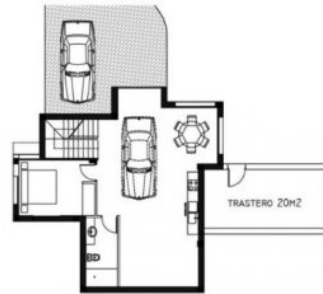

REF: # 12343

ROJALES (DONA PEPA)

INFO	
:	985.000 €
:	
:	Rojales (Dona Pepa)
:	3
:	3
(m2):	257
(m2):	507
(m2):	164
:	
:	-
:	-

NEW BUILD VILLA IN ROJALES Beautiful New Build villa in Rojales. Villa build over 3 floors, with 3 bedrooms and 3 bathrooms, open plan kitchen with the lounge area, fitted wardrobes, private solarium, basement, private garden with the pool and parking space. Villas located just 2 minutes from La Marquesa Golf, 5 minutes to the urban centre and 10 minutes by car from the spectacular beaches of Guardamar del Segura. Rojales it is a lovely village with all services such as supermarkets, pharmacies, banks, restaurants and natural park located very close to the villas. There are several golf courses close by as well as water parks in nearby Rojales and Torrevieja. Alicante & Murcia airports are 45 minutes drive away.

•

•

PROPERTY GALLERY

GROUND FLOOR

FIRST FLOOR

BASEMENT

SOLARIUM

3 BEDROOMS / 3 BATHROOMS

TOTAL SURFACE	396 M2
PROPERTY SURFACE	147.5 M2
BASEMENT	110 M2
SOLARIUM	38 M2
TOWER	12.5 M2
TERRACES	126 M2
POOL	8x4 M
PLOT	507.63 M2

"OUR EXPERIENCE IS YOUR GUARANTEE"