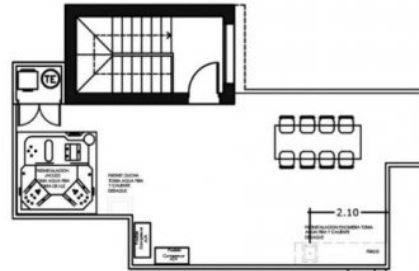

REF: # 12343

ROJALES (DONA PEPA)

INFO	
:	985.000 €
:	
:	Rojales (Dona Pepa)
:	3
:	3
(m2):	257
(m2):	507
(m2):	164
:	
:	-
:	-

NEW BUILD VILLA IN ROJALES Beautiful New Build villa in Rojales. Villa build over 3 floors, with 3 bedrooms and 3 bathrooms, open plan kitchen with the lounge area, fitted wardrobes, private solarium, basement, private garden with the pool and parking space. Villas located just 2 minutes from La Marquesa Golf, 5 minutes to the urban centre and 10 minutes by car from the spectacular beaches of Guardamar del Segura. Rojales it is a lovely village with all services such as supermarkets, pharmacies, banks, restaurants and natural park located very close to the villas. There are several golf courses close by as well as water parks in nearby Rojales and Torrevieja. Alicante & Murcia airports are 45 minutes drive away.

•

•

PROPERTY GALLERY

GROUND FLOOR

FIRST FLOOR

BASEMENT

SOLARIUM

3 BEDROOMS / 3 BATHROOMS

TOTAL SURFACE	396 M2
PROPERTY SURFACE	147.5 M2
BASEMENT	110 M2
SOLARIUM	38 M2
TOWER	12.5 M2
TERRACES	126 M2
POOL	8x4 M
PLOT	507.63 M2

"OUR EXPERIENCE IS YOUR GUARANTEE"