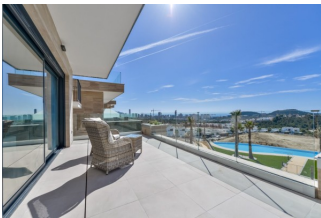

New luxury residential in Finestrat, more open and with more green areas. All homes have sea views. Looking at the sea through large garden areas on both sides of the riverbed, which is shaped like a snake. Spaces that include, on the other side of the riverbed, a small Mediterranean forest and large walks for bicycles or for running or just walking. And along the set there are breakwater walls forming terraced gardens. With climbing plants, Mediterranean shrubs, bougainvillea... There is also an infinity pool, paddle tennis courts, walks, indoor pool, gym, Spa with jacuzzi, Finnish sauna, Coworking area and meeting.